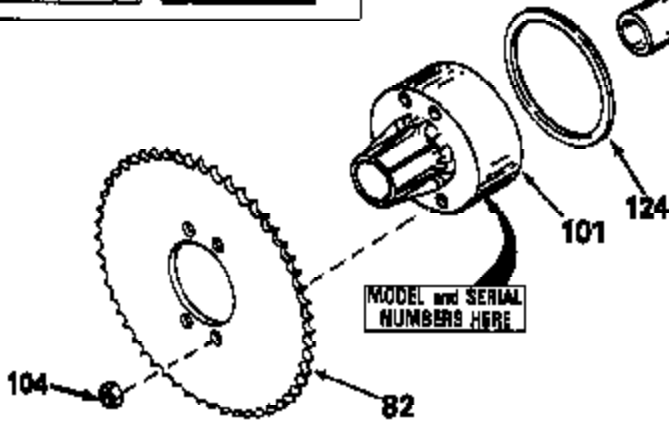

JOIST

SICHER IST DAS:
DAS ORIGINAL

47	48
47A	48A
47B	48B
47C	48C
47D	48D
47E	48E
47H	48H
47L	48L

47M	48M
47P	48P
47R	48R
47V	48V
47W	48W
47X	48X

Ref #	Part Number	Qty	Description
13	778221		Gear, Bevel (16 teeth)
14	778068		Gear, Pinion (16 teeth)
17	786040		Pin, Drive
26	792125		Ring, Retaining (4 required) (Pkg. of 2)
31	780001		Washer (3/4" ID x 1-1/2" OD x 1/16" t hick)
31A	780096		Washer, Thrust
47M	774786		Axle (12-5/16" long)
48M	774785		Axle (13-7/32" long)
82	786043		Sprocket. No Teeth 54. O.D. 8.823
82	786051		Sprocket. No Teeth 60. O.D. 9.841
82	786070		Sprocket. No Teeth 48. O.D. 7.920
82	786041A		Sprocket. No Teeth 45. O.D. 7.389
82	786042		Sprocket. No Teeth 40. O.D. 6.650
90	788067B	100-194A Peerless	Grease (32 oz. bottle Bentonite greas e)
101	774344		Differential Carrier Hsg (Incl. 137)
102	774345		Differential Carrier Hsg (Incl. 139)
103	792041		Screw, 5/16-18 x 3-3/4"
104	792042		Nut, Lock, 5/16-18 (Use as required)
104A	792061		Washer, Flat, 5/16"
137	780077		Bushing (3/4" ID x 1-1/16" OD x 2-1/1 6" long)
139	780077		Bushing (3/4 ID x 1-1/16" OD x 2-1/16 " long)